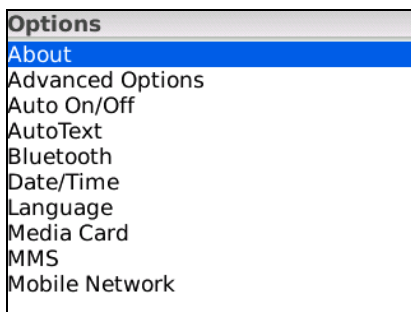

How do I know which version of BlackBerry® Software I have on my device ?

Select >>Options on your device:

When in the 'Options' select >>About

In the 'About' screen please look at the following information to determine which software version you currently have on your device.